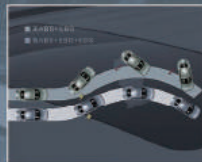

SAFE | ENJOYABLE
HIGH QUALITY DRIVING EXPERIENCE

Intelligent technology simplifies the driving process and user-friendly details make you more comfortable and safer.

Starry runroof
Ultra-big panoramic sunroof making up 64% of the ceiling

The next generation surrounding interior design

Magic space

Premium equipment
Bosch 9th generation ESP + TPMS + HHC +EPB available across the line